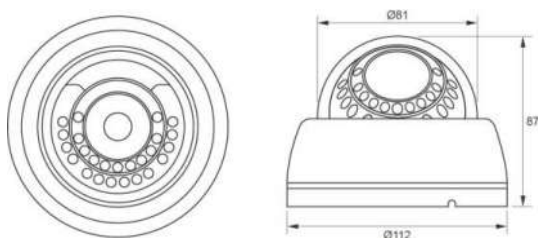

NETWORK IP CAMERA

HIP-HD2245

2MP NETWORK IP IR DOME CAMERA

STARVIS **H.265** **WDR**

Features

- Sony STARVIS 2.07MP Image Sensor
- Ultra low light color camera(0.01lux/F1.2)
- Triple codec(H.265, H.264, MJPEG)
- Triple Stream
- Max 30fps @ all resolution
- Support Onvif/PoE/External Video
- DOL True WDR
- IR LED : 24 units(20m)
- True Day & Night
- Fixed Lens 3.6mm
- 3-Axis Gimbal Bracket

Camera Specifications

IMAGE	Image Sensor	Sony Starvis 2.07MP(1/2.8) Image Sensor
	Scan System	Progressive Scan
	Total Pixels	1945(H) x 1109(V), 2.16 Mega Pixels
	Effective Pixels	1945(H) x 1097(V), 2.13 Mega Pixels
Function	Day & Night	Auto / Day(Color) / Night(BW), ICR Control
	Privacy Area	On / Off (16 Programmable Zones)
	Motion Detection	48 Zone (On/Off, 1~5Step), On / Off
	W D R	WDR, On / Off
	DNR	2DNR, 3DNR
	Defog	Detect foggy, On / Off
	Elec. Shutter	Auto(1/30~1/30000), Suppress Rolling, Manual
	White Balance	Auto / Push / Indoor / Outdoor / Fluorescent
Lens	Image Mirror	Normal/Mirror(H)/Flip(V)Both(HV)
	Focal Length	Fixed lens 3.6mm
IR LEDs	IR LEDs	24 units
Electrical	Power Supply	DC12[V] ±10% / Max 750mA
Environmental	Operating Temp.	-10°C ~ +50°C
	Preservation Temp.	-20°C ~ +60°C
	Humidity	0% ~ 80%
Mechanical	Weight.	Approx. 250g